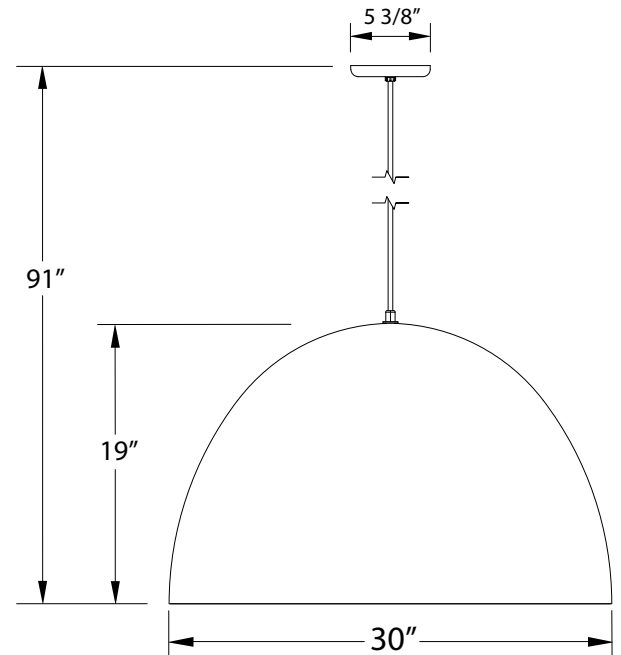

Shipping:

At Montclair Light Works we proudly manufacture, assemble, and ship your lamp within 3 weeks from our factory in Montclair CA.