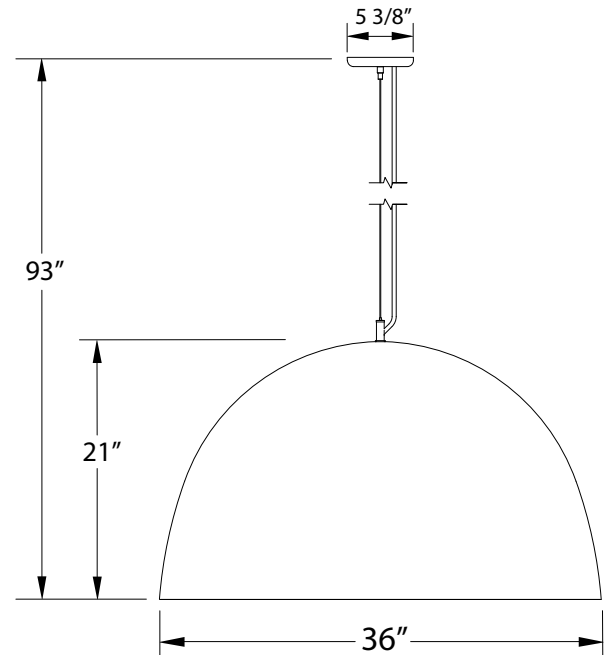

Shipping:

At Montclair Light Works we proudly manufacture, assemble, and ship your lamp within 3 weeks from our factory in Montclair CA.