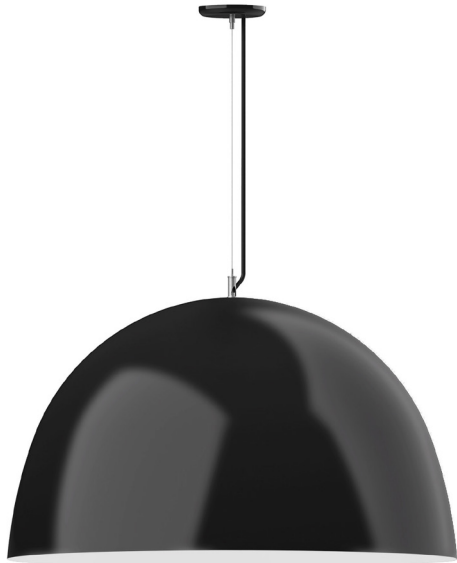

XL CHOICES DEEP DOME 36" PENDANT LIGHT

PEG215

FEATURES + BENEFITS

- Metal RLM shades are spun from heavy duty aluminum.
- Polyester powder coat finish provides color retention and scratch resistance.
- White powder coat shade interior for maximum light output.
- Dimmable with a dimmable bulb and compatible dimmer (not included).
- 6ft Black SJT cord standard.
- Stainless steel cable for extra mounting support included with units weighting over 15lbs.
- UL Listed for Dry Location.
- Warranty: Limited 1 Year.
- Made in USA.

SPECIFICATIONS

Product Dimensions:

Width 36", Shade Height 21", Overall Height 93", Canopy Dia. 5 3/8"

Lamping:

100W Medium Base per socket

Options:

- Finish: 41-Black, 44-White Gloss, 57-Bronze Matte, 41-Black Exterior with 75-Gold Matte Interior
- Cord: C21-White SJT, C01-Brown and Ivory Houndstooth Fabric, C02-Black Fabric, C04-Black and White Houndstooth Fabric, C12-Gray Fabric, C16-Navy Mini Tweed, C20-White Fabric, C22-White and Gray Dot Fabric, C23-Red & White Zig-Zag Fabric, C24-Cool Tweed, C25-Polished Copper, C26-Ivory, C27-Neutral Argyle
- Integrated LED: L14-25W, 1850 Lumen, 95CRI, Adjustable CCT.
- Other Accessories: E03-3-Light Medium Base Socket Cluster